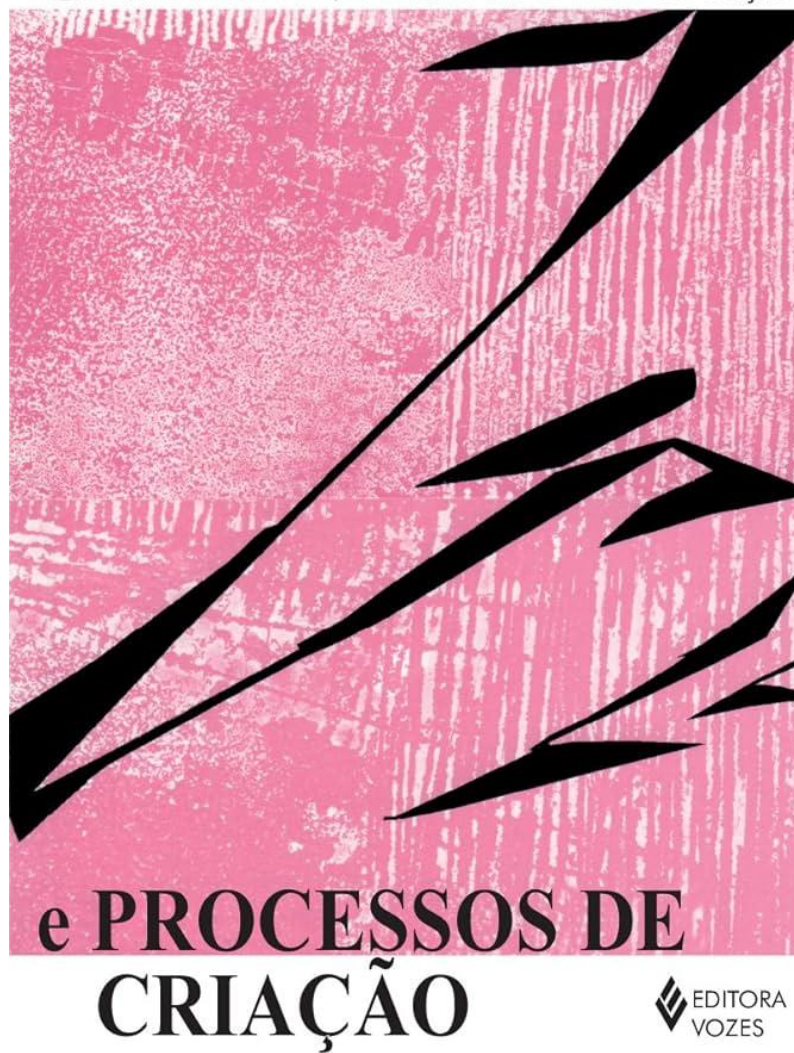

Fayga Ostrower

CRIATIVIDADE 30ª Edição

Fayga Ostrower, *Criatividade e processos de criação*